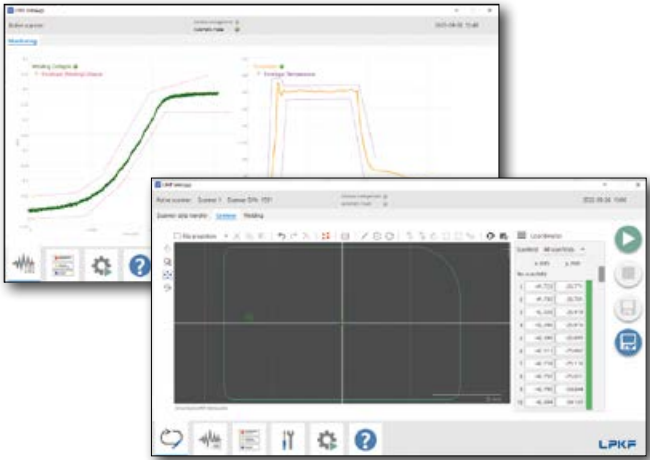

LPKF WeldApps

LPKF WeldApps are representing the new framework of LPKF software solutions. With individual apps each for data traceability, process monitoring and automatic contour management, customers can choose for individual apps that benefits their requirements.