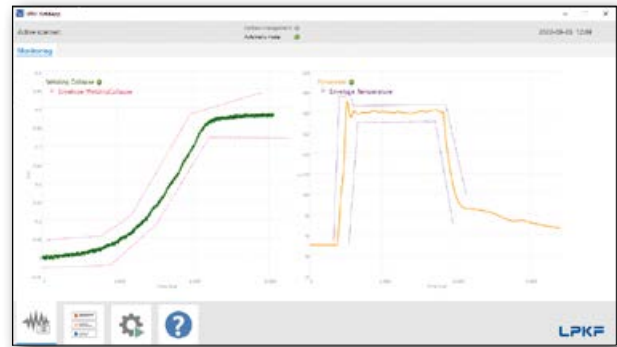

## WeldApp ScannerControl

- For an easy and fast upload of welding contours on the scanner
- App for intuitive adjustments of welding contours in reference of weld path track position and scan speeds

## WeldApp Monitoring

- Advanced visualization of the welding process
- Displaying collapse distance over time
- Envelope curves for defining process boundaries
- Visualization of a pyrometer signal with an envelope line for radial welding