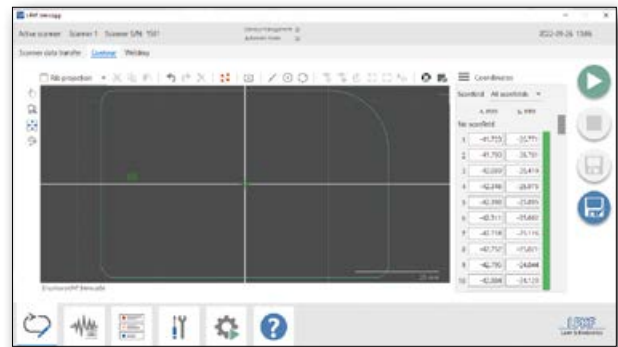

LPKF WeldOS

LPKF WeldOS represents the welding operating system for the machine and all its relevant components like toolings, data interface communication and part handling. It covers all functions needed to ensure a proper and save operation of the machine.

LPKF WeldApps

LPKF WeldApps are representing the new framework of LPKF software solutions. With individual apps each for data traceability, process monitoring and automatic contour management, customers can choose for individual apps that benefits their requirements.

LPKF WeldApp Overview

WeldApp ScannerControl

- For an easy and fast upload of welding contours on the scanner
- App for intuitive adjustments of welding contours in reference of weld path track position and scan speeds

WeldApp Monitoring

- Advanced visualization of the welding process
- Displaying collapse distance over time
- Envelope curves for defining process boundaries
- Visualization of a pyrometer signal with an envelope line for radial welding