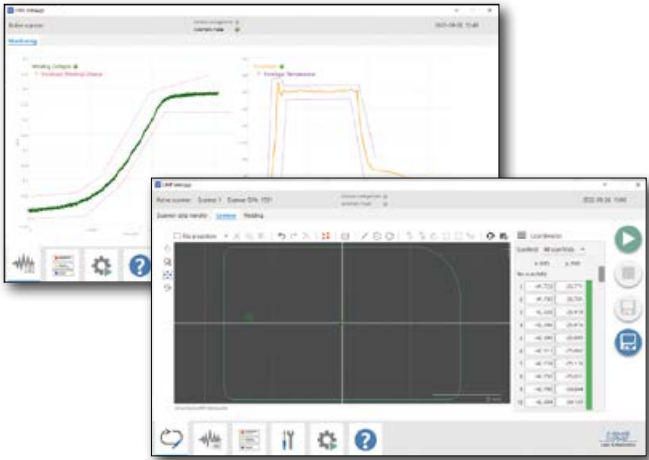

LPKF Software Solutions for Laser Plastic Welding

Laser plastic welding systems are much more than just hardware. Quality control, production efficiency, and safety of LPKF machines are based on a sophisticated programming and software structure. With the new software set up of LPKF WeldOS and its WeldApp store, LPKF is your strong partner.

LPKF WeldOS

LPKF WeldOS represents the welding operating system for the machine and all its relevant components like toolings, data interface communication and part handling. It covers all functions needed to ensure a proper and save operation of the machine.

LPKF WeldApp Overview

WeldApp ScannerControl

- For an easy and fast upload of welding contours on the scanner
- App for intuitive adjustments of welding contours in reference of weld path track position and scan speeds

WeldApp Monitoring

- Advanced visualization of the welding process
- Displaying collapse distance over time
- Envelope curves for defining process boundaries
- Visualization of a pyrometer signal with an envelope line for radial welding